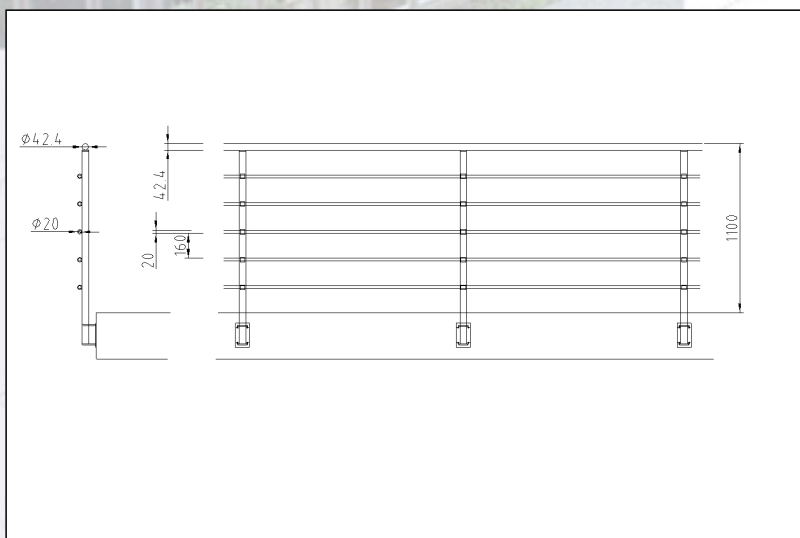

## KITINOX

PARTEC

**BALUSTRADE WITH  
SHAPED PLATED  
POST - HANDRAIL Ø  
42,4 mm, CROSS  
BARS Ø 20 mm -  
STAINLESS STEEL**

*Round session tubular  
modular fencing panels  
improve the aesthetical  
of buildings and  
residences facades and  
guarantee high  
mechanical and lasting  
characteristics.  
Maintenance is not  
necessary.*

**PARAPETTO CON  
PIANTANE E  
CORRIMANO IN  
TUBO DN 42,4 mm E  
CORRENTI DN 20  
mm.**

*Parapetto disponibile in  
kit di rapido  
assemblaggio, senza  
alcun bisogno di  
saldature, ideale per  
interni ed esterni.*