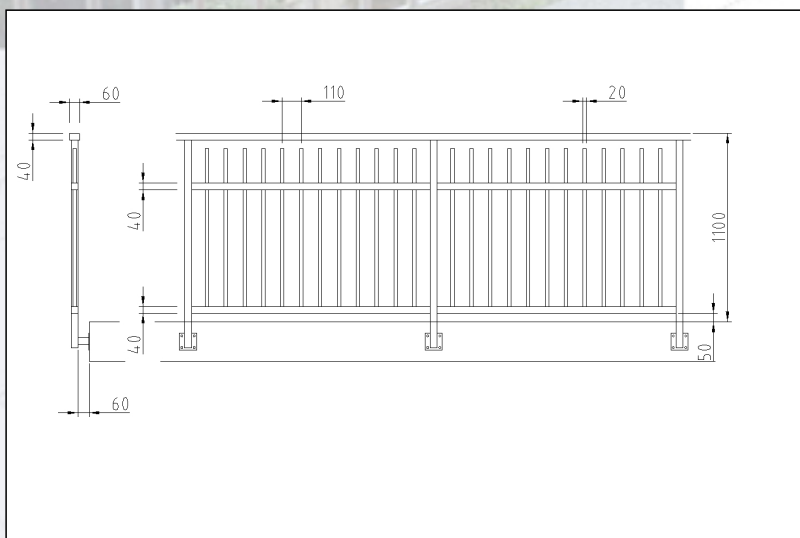

KITINOX

PAR2CLAF

**FENCING
BALUSTRADE -
STAINLESS STEEL
AISI 304**

*Round session tubular
modular fencing panels
improve the aesthetical
of buildings and
residences facades and
guarantee high
mechanical and lasting
characteristics.
Maintenance is not
necessary.*

**PARAPETTO
REALIZZATO CON
PANNELLO
RECINZIONE - INOX
AISI 304**

*I parapetti modulari in
acciaio inossidabile
arricchiscono
esteticamente le facciate
di condomini e abitazioni i
residenziali garantendo
elevate prestazioni
meccaniche e di durata.
Non necessitano di
alcuna manutenzione.*