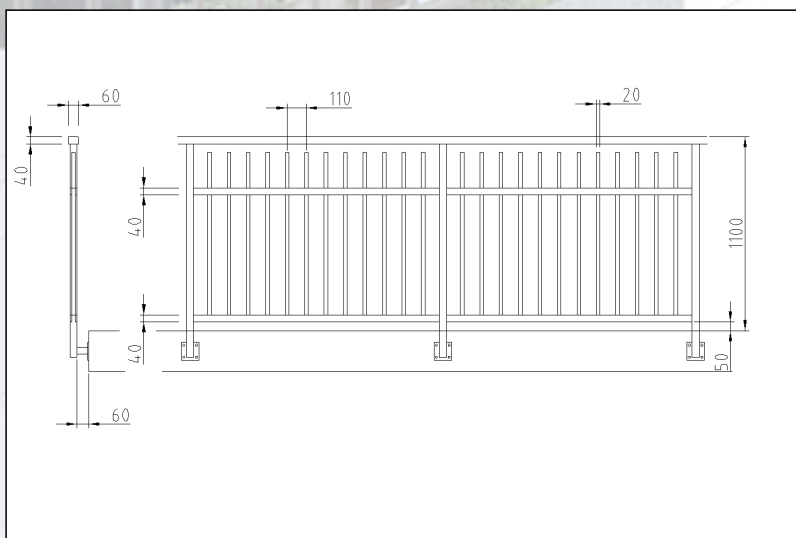

PARAPETTO REALIZZATO CON PANNELLO RECINZIONE IN SCATOLATO FORATO - INOX AISI 304

I parapetti modulari in acciaio inossidabile arricchiscono esteticamente le facciate di condomini e abitazioni residenziali garantendo elevate prestazioni meccaniche e di durata. Non necessitano di alcuna manutenzione.